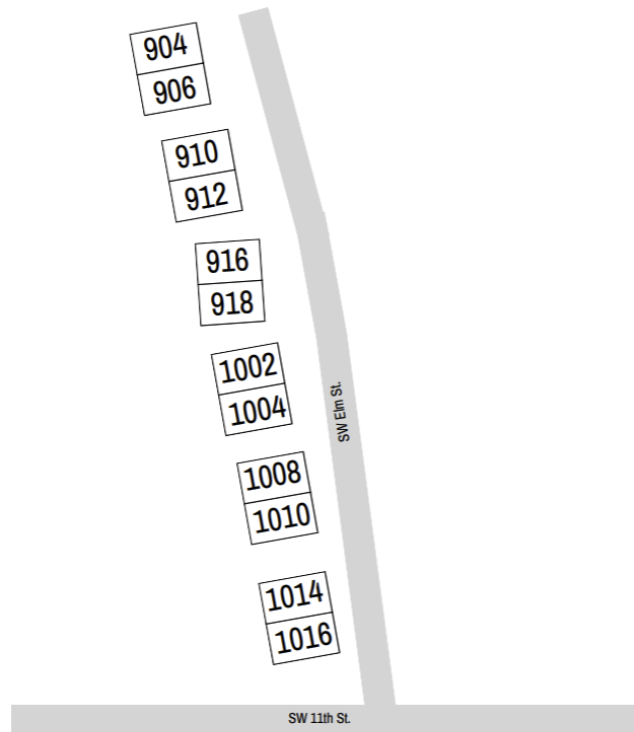

CALIBER
COMPANY

ELM STREET VILLAS

\$2,300-\$2,600

1016 SW ELM
STREET, ANKENY,
IA 50023

DOGS OK

CATS OK

3 BEDROOMS

3 BATHROOMS

ATTACHED GARAGE

Enjoy the comfort and freedom of the Elm Street Villas. These individual homes for lease are in the exciting Prairie Trail neighborhood in Ankeny and exude the area's urban sophistication and small-town charm. The homes are within walking distance to the Cascade Falls Aquatic Center, schools, 13 miles of trails and 200 acres of greenspace. The perfect place to live, explore and more!