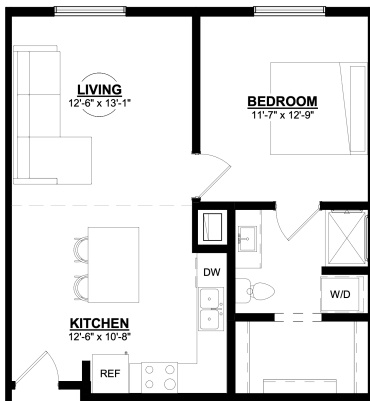

1 BED (204, 304)