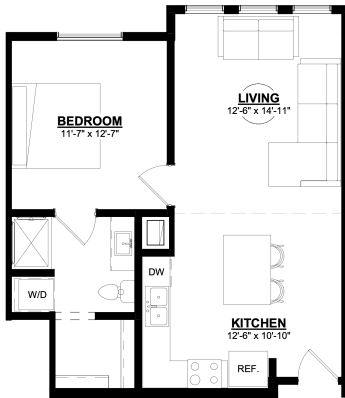

1 BED (203, 205, 303, 305)